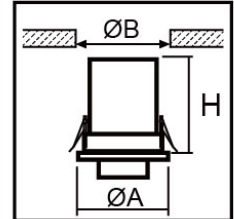

CLE825

- ▶ Ceiling recessed mounting
- ▶ Deep-recessed anti-glare design
- ▶ Citizen COB LED
- ▶ Aluminium body & reflector, clear diffuser

Model	Power	Beam	Dimension mm		
			A	B	H
CLE825-3	6/8/10/12W	10/20/30°	98	90	100
CLE825-4	12/15/20/25W	10/20/30°	130	120	120