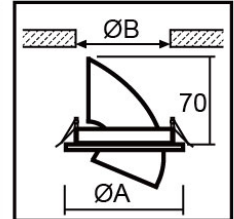

CLE811

- ▶ Ceiling recessed mounting
- ▶ Deep-recessed anti-glare design
- ▶ Citizen COB LED
- ▶ Aluminium body & reflector, clear diffuser

Model	Power	Beam	Dimension mm		
			A	B	H
CLE811-3	6/8/10/12W	30°	90	75	70