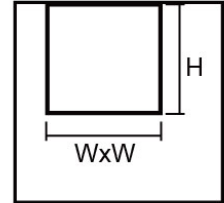

SLD010

- ▶ Ceiling or pendant mounting
- ▶ Citizen COB LED
- ▶ Deep recessed anti-glare design
- ▶ Aluminium body & reflector, clear diffuser

Model	Power	Beam	Dimension mm	
			W	H
SLD010-2	6/8/10W	60°	90	90
SLD010-3	6/8/10/12W	60°	110	120
SLD010-4	10/12/15/20W	60°	130	155
SLD010-5	12/15/20/30W	60°	160	165