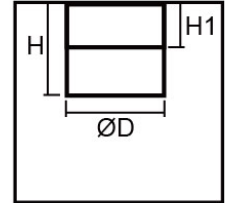

## SLD018

- ▶ Ceiling or pendant mounting
- ▶ Citizen COB LED
- ▶ Deep recessed anti-glare design
- ▶ Aluminium body & reflector, clear diffuser

Model	Power	Beam	Dimension mm		
			D	H	H1
SLD018-4a	6/8/10/12W	24/38°	100	100	40
SLD018-4b	6/8/10/12W	24/38°	100	205	165