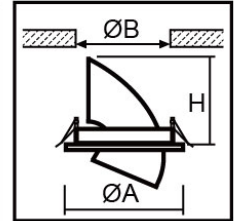

CLE801

- ▶ Ceiling recessed mounting
- ▶ Deep-recessed anti-glare design
- ▶ Citizen COB LED
- ▶ Aluminium body & reflector, clear diffuser

Model	Power	Beam	Dimension mm		
			A	B	H
CLE801-4	10/12/15/20W	24/38/60°	138	128	120
CLE801-5	12/15/20/30W	24/38/60°	165	155	140
CLE801-6	15/20/30/40W	18/60°	190	175	160