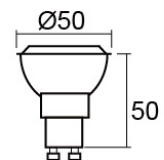

Model	Power	Beam	Lumen Output
XGU-7	6.5W	30/45°	530 lm