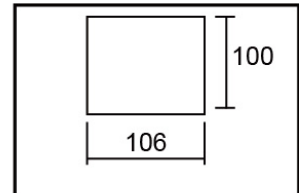

Surface Downlight for LED Lamp

Features

- For surface mounting
- High quality surface finish
- c/w GU10 lamp holder

Safety Standard

- EN/IEC 60598-1
- EN/IEC 60598-2

white	01
black	02
silver-grey	08

Lamp Recommendation
(sold separately)

SDg-07003

GU10

- for GU10 lamp
- die-cast aluminium body
- detachable inner-ring for lamp replacement.

- LED GU10, triac dimmable
- Osram LED
- 220-240VAC input
- 2700k/3000k/4000k/6500k

XGU