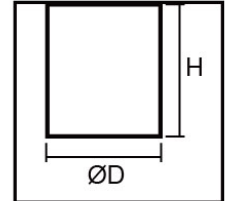

## SLD027

- ▶ Ceiling or pendant mounting
- ▶ Citizen COB LED
- ▶ Deep recessed anti-glare design
- ▶ Aluminium body & reflector, clear diffuser

Model	Power	Beam	Dimension mm	
			D	H
SLD027-3	6/8/10W	60°	95	120
SLD027-4	8/10/12/15W	60°	130	145
SLD027-5	10/12/15/20W	60°	160	175