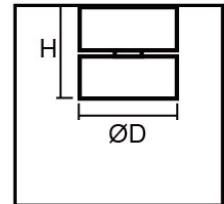

SLD021

- ▶ Ceiling or pendant mounting
- ▶ Samsung SMD LED
- ▶ Aluminium body
- ▶ Diffuser plate diffuser

Model	Power	Beam	Dimension mm	
			D	H
SLD021-3	6/8/10W	90°	85	80

LED

Driver

better by design