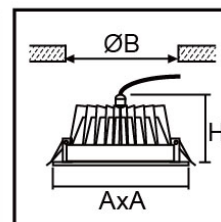

## WPD002

- ▶ Ceiling recessed mounting
- ▶ Samsung SMD LED
- ▶ Aluminium body, diffusion plate diffuser

IP  
65

Model	Power	Beam	Dimension mm		
			A	B	H
WPD002-3	4/6/8W	100°	90	80	65
WPD002-4	6/8/10/12W	100°	108	95	70