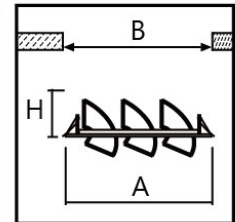

## CLE813

- ▶ Ceiling recessed mounting
- ▶ Deep-recessed anti-glare design
- ▶ Citizen COB LED
- ▶ Aluminium body & reflector, clear diffuser

Model	Power	Beam	Dimension mm		
			A	B	H
CLE813-3	3x6/8/10/12W	30°	325	290	70
			x	x	
			100	80	