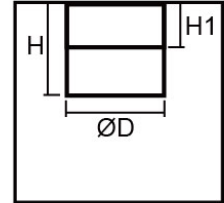

SLD022

- ▶ Ceiling or pendant mounting
- ▶ Citizen COB LED
- ▶ Deep recessed anti-glare design
- ▶ Aluminium body & reflector, clear diffuser

Model	Power	Beam	Dimension mm		
			D	H	H1
SLD024-4	6/8/10/12W	10/20/30°	95	110	50
SLD022-5	10/12/15/20W	10/20/30°	110	120	50