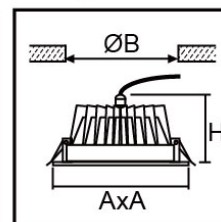

## WPD006

- ▶ Ceiling recessed mounting
- ▶ Deep-recessed anti-glare design
- ▶ Citizen COB LED
- ▶ Aluminium body & reflector, clear diffuser

IP  
65

Model	Power	Beam	Dimension mm		
			A	B	H
WPD006-3	4/6/8W	25/40/60°	90	75	75