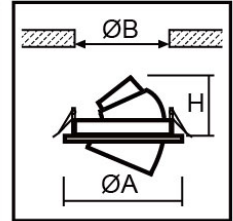

CLE802

- ▶ Ceiling recessed mounting
- ▶ Deep-recessed anti-glare design
- ▶ Citizen COB LED
- ▶ Aluminium body & reflector, clear diffuser

Model	Power	Beam	Dimension mm		
			A	B	H
CLE802-6	12/15/20/30W	30°	190	175	175
CLE802-8	15/20/30/40W	30°	245	220	220