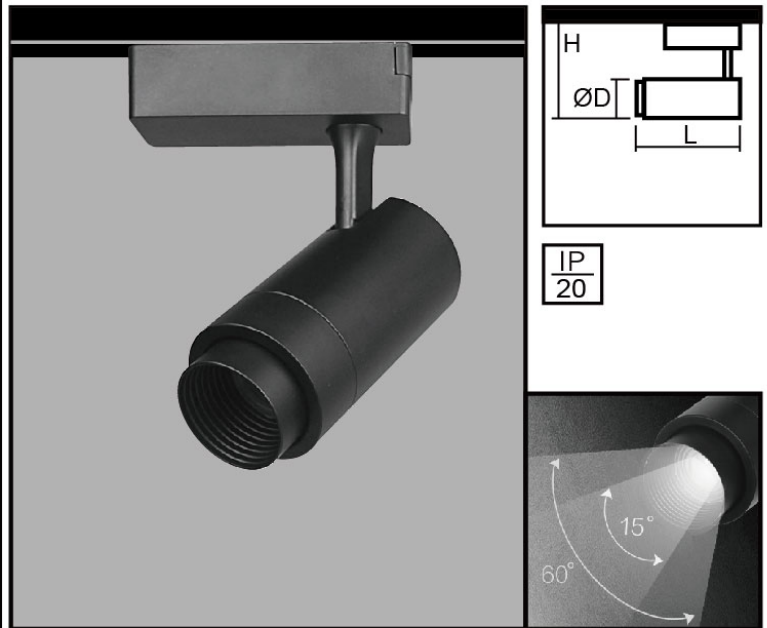

LED Tracklight. dimmable or non-dimmable

Features

- High quality Citizen COB LED
- High quality surface finish
- Heavy duty aluminium heat sink
- c/w LED driver
- Track adaptor
  - standard: 2-wire
  - optional: 3-wire or 4-wire

Safety Standard

- EN/IEC 60598-1
- EN/IEC 60598-2

Specifications - LED

- Lumen Output: 130-150 lm/W
- Lifespan : 50000hrs
- Color Rendering Index (CRI):
  - standard: 80Ra
  - optional: 90Ra, 95Ra
- Colors:
  - standard: 2700k/3000k/4000k/6500k
  - optional: 3500k/5000k

Specifications - LED drivers

- SELV safety isolated transformer
- Comply to EN/IEC 61347-1&2
- Dimming options:
  1. Philips: Non-dim (standard)
  2. TED: Triac dimmable (optional)

TTL305

- Citizen COB LED
- Deep recessed anti-glare design
- Aluminium body, clear diffuser
- Adjustable beam angle

Model	Power	Beam	Dimension mm		
			D	L	H
TTL305-1	6/8/10/12W	15-60°	65	145	145
TTL305-2	10/12/15/20W	15-60°	75	165	155
TTL305-3	12/15/20/30W	15-60°	95	175	165

LED

Driver

better by design