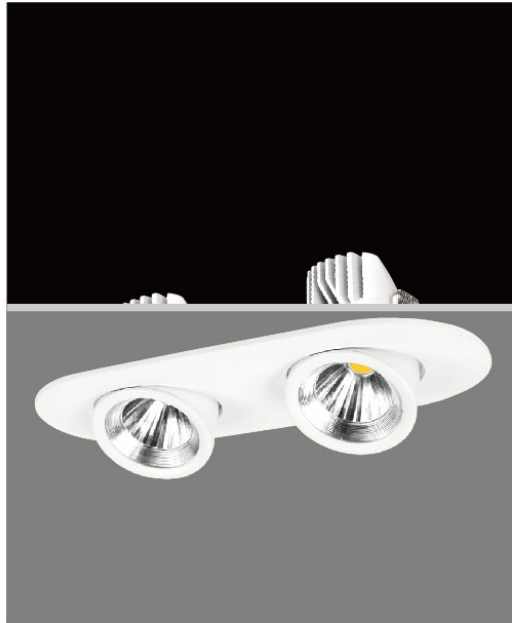

# LED Ceiling Recessed Gimbal Downlights. dimmable or non-dimmable

### Features

- ▶ High quality Citizen COB LED
- ▶ High quality surface finish
- ▶ Heavy duty aluminium heat sink
- ▶ c/w LED driver

### Specifications - LED

- ▶ Lumen Output: 130-150 lm/W
- ▶ Lifespan : 50000hrs
- ▶ Color Rendering Index (CRI):
  - standard: 80Ra
  - optional: 90Ra, 95Ra
- ▶ Colors:
  - standard: 2700k/3000k/4000k/6500k
  - optional: 3500k/5000k

## CLE812

- ▶ Ceiling recessed mounting
- ▶ Deep-recessed anti-glare design
- ▶ Citizen COB LED
- ▶ Aluminium body & reflector, clear diffuser

Model	Power	Beam	Dimension mm		
			A	B	H
CLE812-3	2x6/8/10/12W	30°	225	190	70
			x	x	
			100	80	