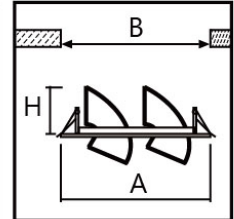

## CLE812

- ▶ Ceiling recessed mounting
- ▶ Deep-recessed anti-glare design
- ▶ Citizen COB LED
- ▶ Aluminium body & reflector, clear diffuser

Model	Power	Beam	Dimension mm		
			A	B	H
CLE812-3	2x6/8/10/12W	30°	225	190	70
			x	x	
			100	80	