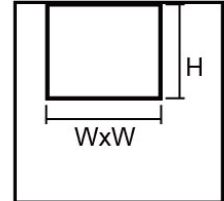

SLD014

- ▶ Ceiling or pendant mounting
- ▶ Citizen COB LED
- ▶ Deep recessed anti-glare design
- ▶ Aluminium body & reflector, clear diffuser

Model	Power	Beam	Dimension mm	
			W	H
SLD014-3	6/8/10W	38°	120	115
SLD014-4	6/8/10/12W	38°	140	115
SLD014-5	10/12/15/20W	38°	170	140
SLD014-6	12/15/20/30W	38°	200	140