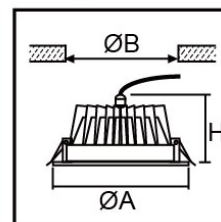

WPD005

- ▶ Ceiling recessed mounting
- ▶ Deep-recessed anti-glare design
- ▶ Citizen COB LED
- ▶ Aluminium body & reflector, clear diffuser

IP
65

Model	Power	Beam	Dimension mm		
			A	B	H
WPD005-3	4/6/8W	25/40/60°	90	75	75