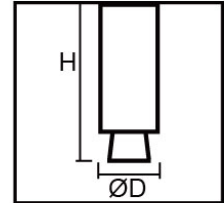

## SLD024

- ▶ Ceiling or pendant mounting
- ▶ Citizen COB LED
- ▶ Deep recessed anti-glare design
- ▶ Aluminium body & reflector, clear diffuser

IP  
44

Model	Power	Beam	Dimension mm	
			D	H
SLD024-2	6/8/10/12W	15/30/45°	63	225
SLD024-3	10/12/15/20W	15/30/45°	93	235
SLD024-4	12/15/20/30W	15/30/45°	113	245
SLD024-5	15/20/30/40W	15/30/45°	140	255