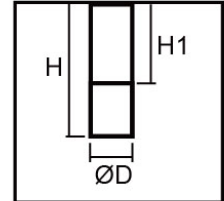

SLD017

- ▶ Ceiling or pendant mounting
- ▶ Citizen COB LED
- ▶ Deep recessed anti-glare design
- ▶ Aluminium body & reflector, clear diffuser

Model	Power	Beam	Dimension mm		
			D	H	H1
SLD017-1	6/8W	24/60°	48	150	85
SLD017-2	6/8/10/12W	24/60°	54	160	95