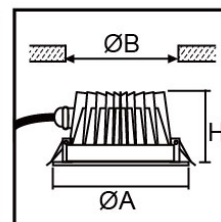

## WPD009

- ▶ Ceiling recessed mounting
- ▶ Citizen COB LED
- ▶ Aluminium body & reflector, clear diffuser

IP  
65

Model	Power	Beam	Dimension mm		
			A	B	H
WPD009-3	6/8/10/12W	10/30°	95	80	55
WPD009-4	8/10/12/15W	10/30°	115	90	60
WPD009-5	10/12/15/20W	30°	155	140	72