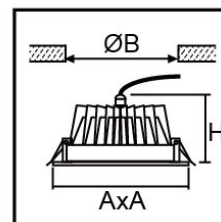

## WPD004

- ▶ Ceiling recessed mounting
- ▶ Deep-recessed anti-glare design
- ▶ Citizen COB LED
- ▶ Aluminium body & reflector, clear diffuser

IP  
65

Model	Power	Beam	Dimension mm		
			A	B	H
WPD004-4	6/8/10/12W	60/90°	108	95	75