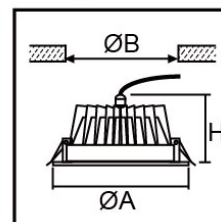

LED IP65 Waterproof Ceiling Recessed Downlights. dimmable or non-dimmable

Features

- High quality Citizen COB LED
- High quality surface finish
- Heavy duty aluminium heat sink
- c/w LED driver

Safety Standard

- EN/IEC 60598-1
- EN/IEC 60598-2

Specifications - LED

- Lumen Output: 130-150 lm/W
- Lifespan : 50000hrs
- Color Rendering Index (CRI):
  - standard: 80Ra
  - optional: 90Ra, 95Ra
- Colors:
  - standard: 2700k/3000k/4000k/6500k
  - optional: 3500k/5000k

Specifications - LED drivers

- SELV safety isolated transformer
- Comply to EN/IEC 61347-1&2
- Dimming options:
  1. Philips: Non-dim (standard)
  2. TED: Triac dimmable (optional)
  3. TED: 0-10V dimmable (optional)

WPD003

- Ceiling recessed mounting
- Deep-recessed anti-glare design
- Citizen COB LED
- Aluminium body & reflector, clear diffuser

IP
65