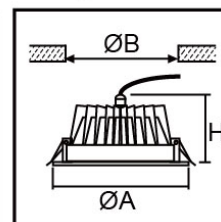

WPD007

- ▶ Ceiling recessed mounting
- ▶ Deep-recessed anti-glare design
- ▶ Citizen COB LED
- ▶ Aluminium body & reflector, clear diffuser

IP
65

| Model | Power | Beam | Dimension mm | | |
|----------|------------|--------|--------------|----|----|
| | | | A | B | H |
| WPD007-5 | 6/8/10/12W | 60/90° | 140 | 95 | 80 |