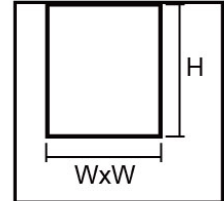

## SLD028

- ▶ Ceiling or pendant mounting
- ▶ Citizen COB LED
- ▶ Deep recessed anti-glare design
- ▶ Aluminium body & reflector, clear diffuser

Model	Power	Beam	Dimension mm	
			D	H
SLD028-3	6/8/10W	60°	100	100
SLD028-4	8/10/12/15W	60°	120	120
SLD028-5	10/12/15/20W	60°	150	150