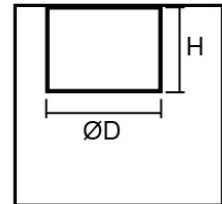

## SLD006

- ▶ Ceiling or pendant mounting
- ▶ Samsung SMD LED
- ▶ Aluminium body
- ▶ Diffuser plate diffuser

IP  
44

Model	Power	Beam	Dimension mm	
			D	H
SLD006-4	8/10/12/15W	90°	130	100
SLD006-6	10/12/15/20W	90°	165	115
SLD006-8	12/15/20/30W	90°	200	130