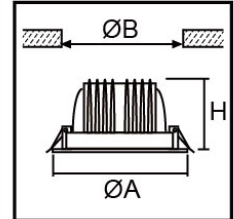

CLD203

- ▶ Ceiling recessed mounting
- ▶ Citizen COB LED
- ▶ Aluminium body, diffusion plate diffuser

IP
44

Model	Power	Beam	Dimension mm		
			A	B	H
CLD202-3	4/6/8W	60°	90	75	55
CLD202-4	6/8/10/12W	60°	120	100	70
CLD202-5	10/12/15/20W	60°	150	120	85
CLD202-6	12/15/20/30W	60°	200	170	110
CLD202-8	15/20/30/40W	60°	230	200	120