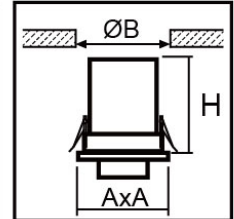

## CLE826

- ▶ Ceiling recessed mounting
- ▶ Deep-recessed anti-glare design
- ▶ Citizen COB LED
- ▶ Aluminium body & reflector, clear diffuser

Model	Power	Beam	Dimension mm		
			A	B	H
CLE826-3	6/8/10/12W	10/20/30°	98	90	100
CLE826-4	12/15/20/25W	10/20/30°	130	120	120